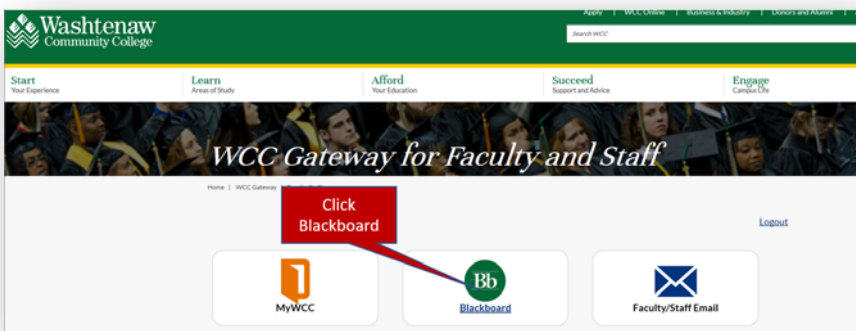

Accessing Blackboard

*** Always check your email first. Your instructor may be using alternatives to Blackboard***

1. Go To <https://www.wccnet.edu>
2. Click on the WCC Gateway

3. Select Blackboard

4. Enter your NetID and Password