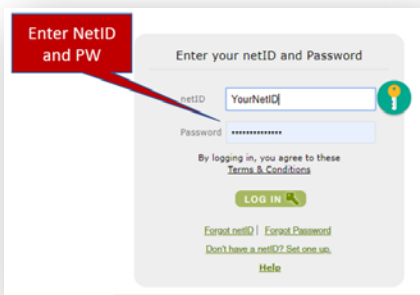

Accessing Blackboard

*** Always check your email first. Your instructor may be using alternatives to Blackboard***

1. Go To <https://www.wccnet.edu>
2. Click on the WCC Gateway

3. Select Blackboard

4. Enter your NetID and Password